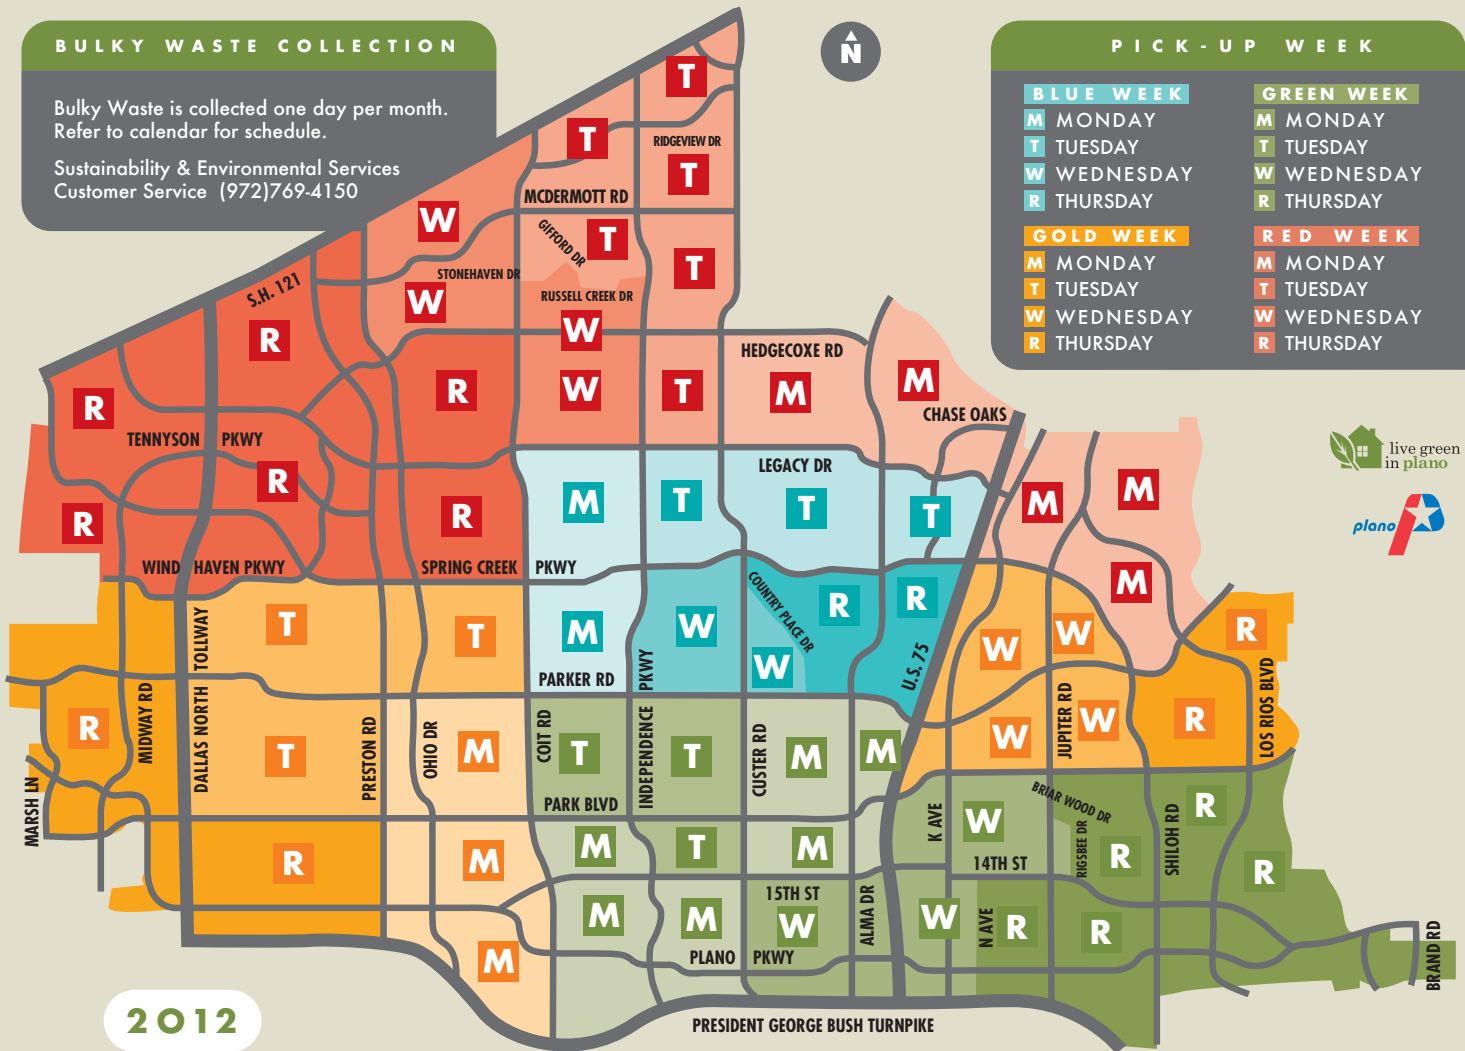

GREEN WEEK

- M MONDAY
- T TUESDAY
- W WEDNESDAY
- R THURSDAY

GOLD WEEK

- M MONDAY
- T TUESDAY
- W WEDNESDAY
- R THURSDAY

RED WEEK

- M MONDAY
- T TUESDAY
- W WEDNESDAY
- R THURSDAY

2012

JANUARY						
S	M	T	W	TH	F	S
	1	2	3	4	5	6
7	8	9	10	11	12	13
14	15	16	17	18	19	20
21	22	23	24	25	26	27
28	29	30	31			

FEBRUARY						
S	M	T	W	TH	F	S
			1	2	3	4
5	6	7	8	9	10	11
12	13	14	15	16	17	18
19	20	21	22	23	24	25
26	27	28	29			

MARCH						
S	M	T	W	TH	F	S
				1	2	3
4	5	6	7	8	9	10
11	12	13	14	15	16	17
18	19	20	21	22	23	24
25	26	27	28	29	30	31

APRIL						
S	M	T	W	TH	F	S
	1	2	3	4	5	6
7	8	9	10	11	12	13
14	15	16	17	18	19	20
21	22	23	24	25	26	27
28	29	30				

MAY						
S	M	T	W	TH	F	S
		1	2	3	4	5
6	7	8	9	10	11	12
13	14	15	16	17	18	19
20	21	22	23	24	25	26
27	28	29	30	31		

AUGUST						
S	M	T	W	TH	F	S
			1	2	3	4
5	6	7	8	9	10	11
12	13	14	15	16	17	18
19	20	21	22	23	24	25
26	27	28	29	30	31	

SEPTEMBER						
S	M	T	W	TH	F	S
						1
2	3	4	5	6	7	8
9	10	11	12	13	14	15
16	17	18	19	20	21	22
23	24	25	26	27	28	29
30						