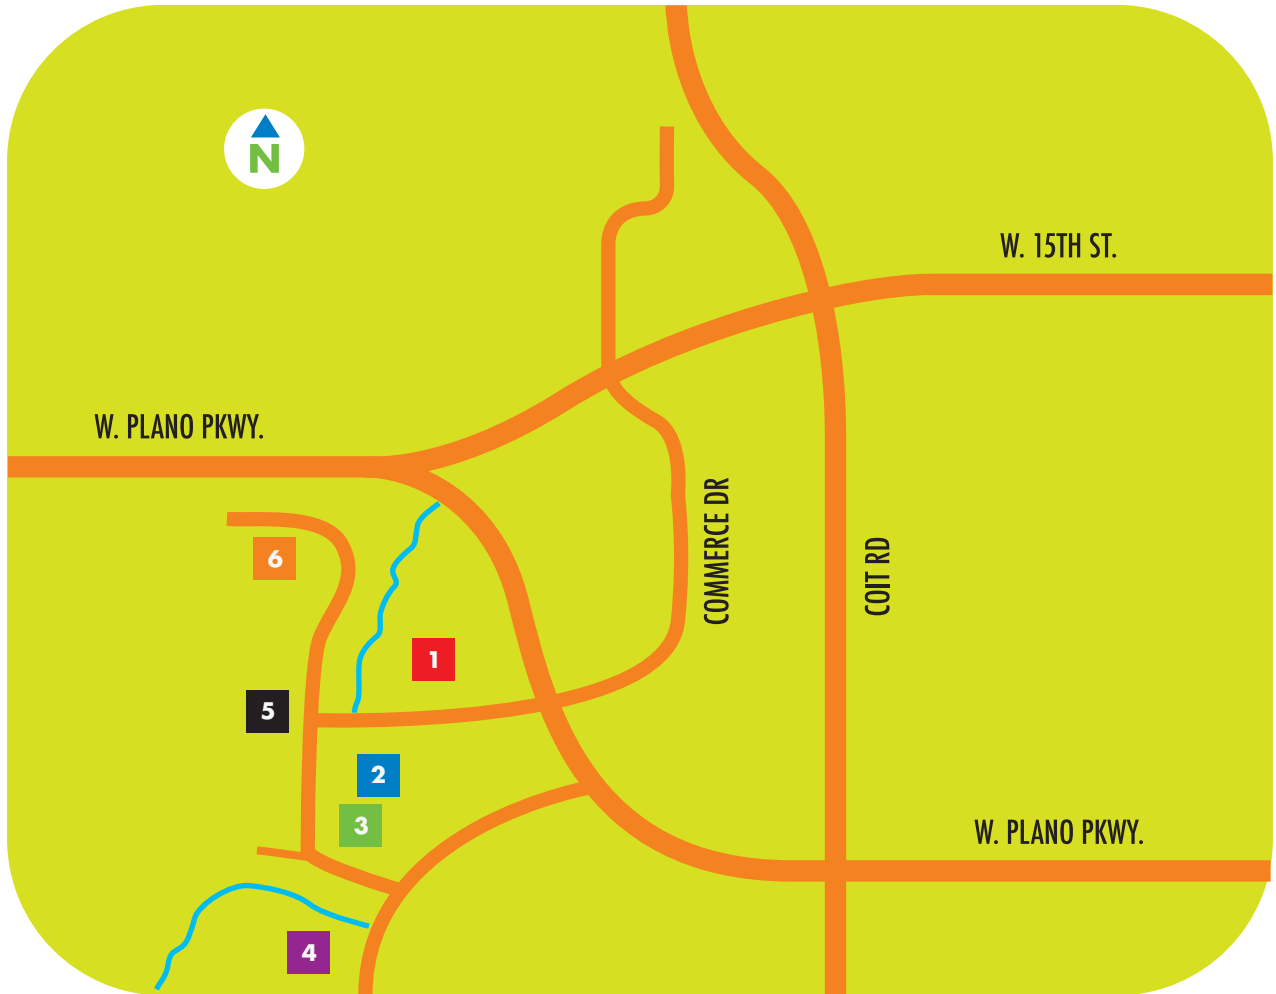

MAP TO RESOURCE SITES

1 Environmental Education Center and Gardens
4116 W. Plano Parkway, Plano, TX 75093

2 Household Chemical Reuse Center
4110 W. Plano Parkway, Plano, TX 75093

3 Green `n' Clean Garage
4110 W. Plano Parkway, Plano, TX 75093

4 Plano Community Garden
4030-B W. Plano Parkway, Plano, TX 75093

5 Parkway Service Center
4120 W. Plano Parkway, Plano, TX 75093

6 Environmental Education & Community Outreach Office
4200 W. Plano Parkway, Plano, TX 75093